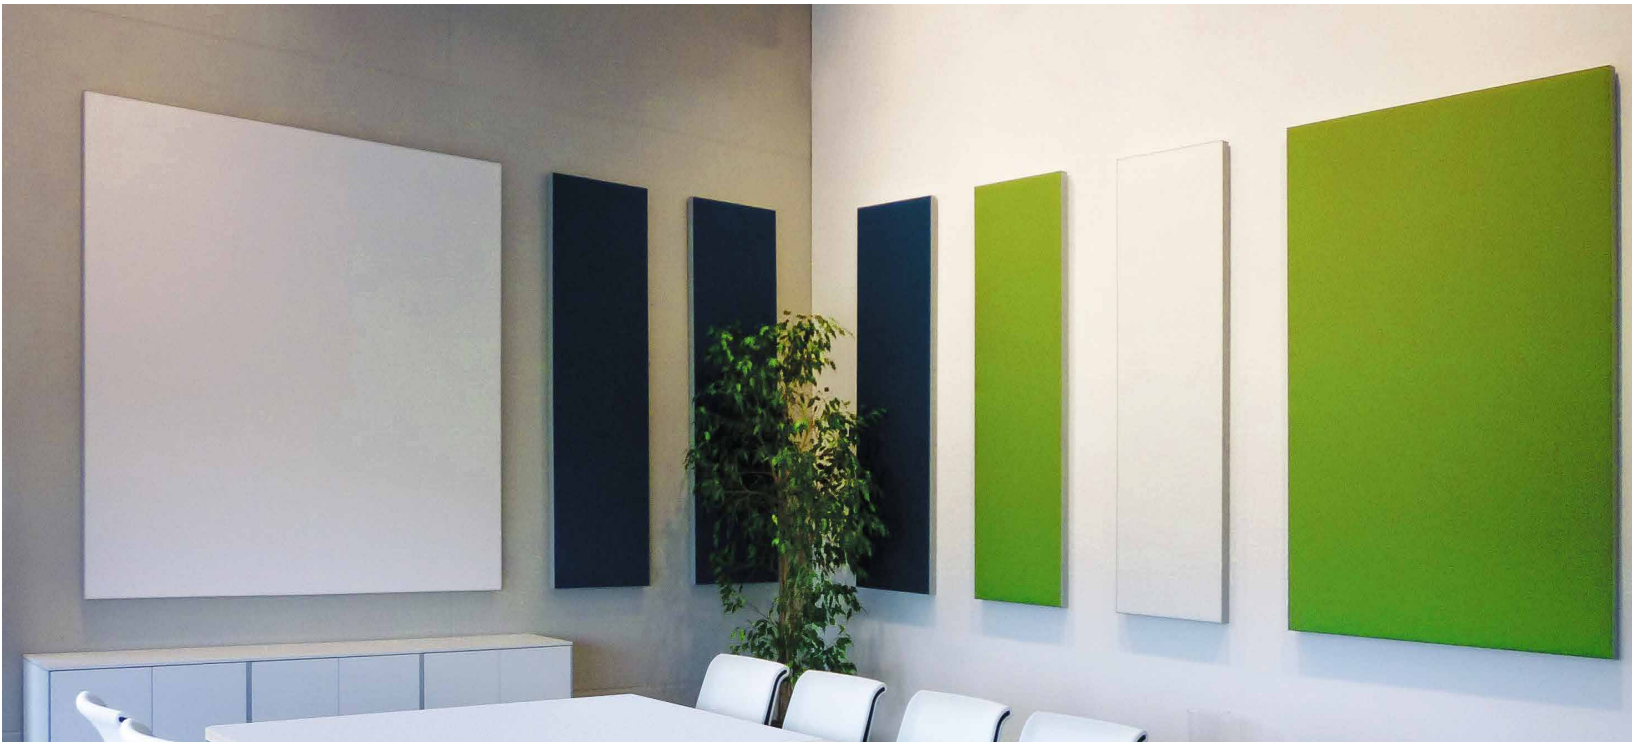

The image shows a modern restaurant interior with a large wooden dining table in the foreground, set with white plates, glasses, and napkins. The table is surrounded by white chairs. In the background, there are more tables and chairs, and a wall of large windows that offer a view of a dense forest. The ceiling is dark with recessed lighting. The overall atmosphere is clean and contemporary.