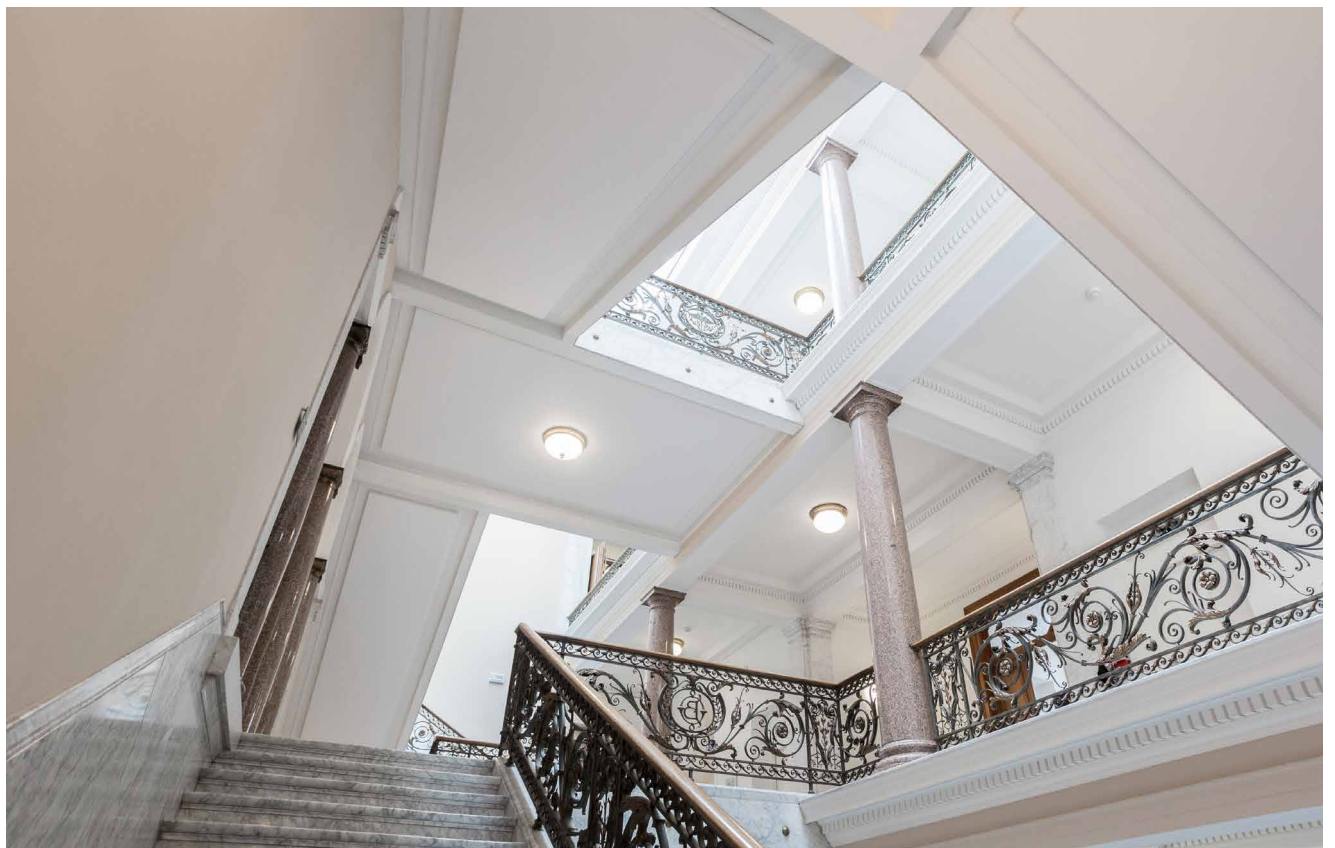

COUSTceiling

- op maat gemaakt hoogwaardig akoestisch plafondpaneel
- wordt ter plaatse geassembleerd
- aluminium frame in poederlak met een insprong van 1 x 1 cm voor een zwevend effect, dikte 57 mm, met een alfa-waarde van 1 vanaf 300 Hz
- andere kenmerken zie p. 5