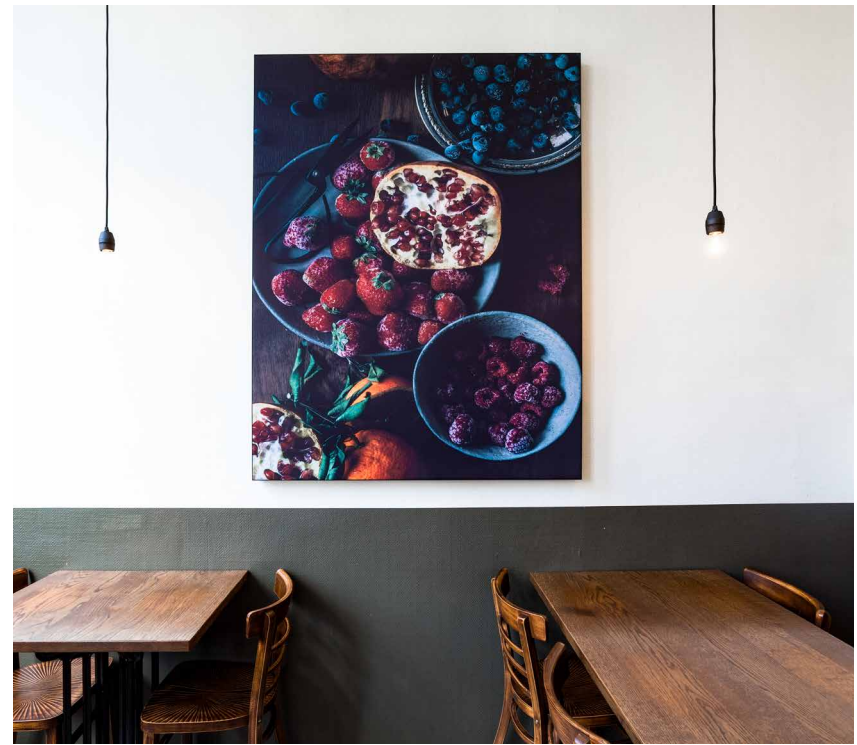

The image shows a modern restaurant interior with a large wooden dining table in the foreground, set with white plates, glasses, and napkins. The table is surrounded by white chairs. In the background, there are more tables and chairs, and a wall of large windows that offer a view of a dense forest. The ceiling is dark with recessed lighting. The overall atmosphere is clean and contemporary.