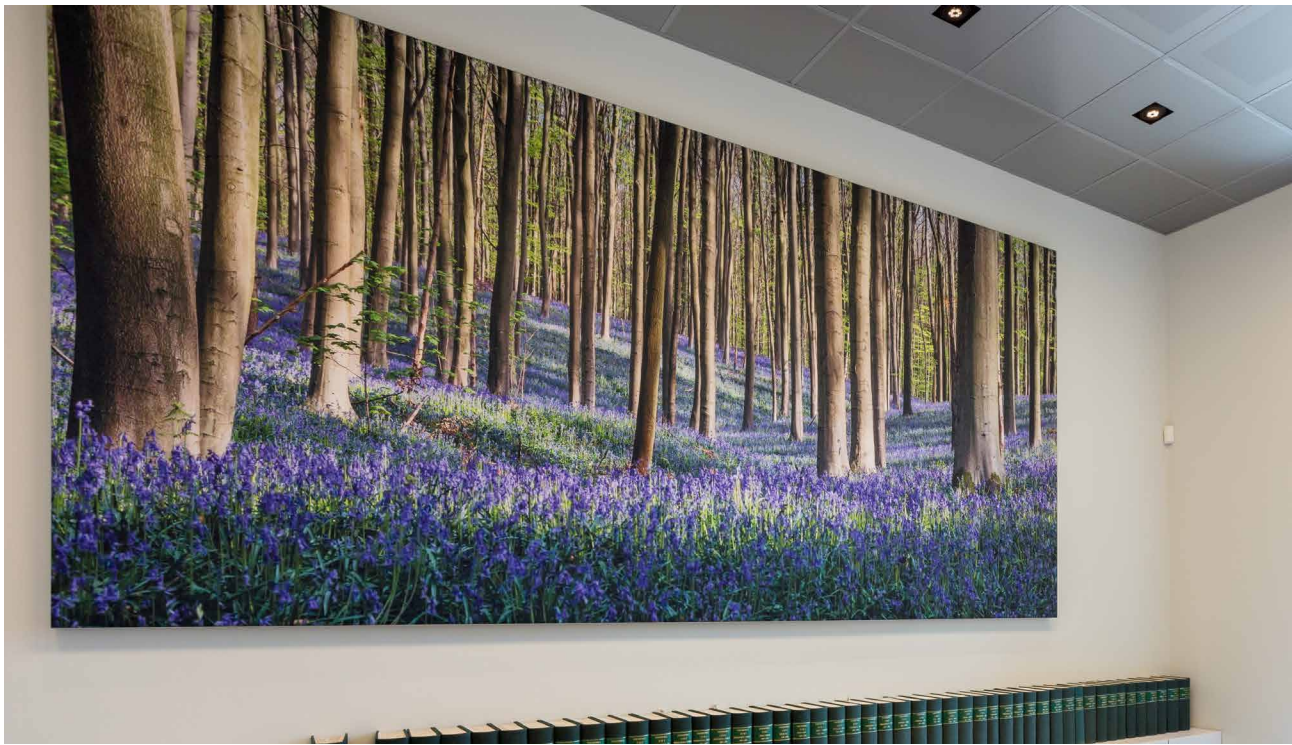

The image shows a modern restaurant interior with a large wooden dining table in the foreground, set with white plates, glasses, and napkins. The table is surrounded by white chairs. In the background, there are more tables and chairs, and a wall of large windows that offer a view of a dense forest. The ceiling is dark with recessed lighting. The overall atmosphere is clean and contemporary.