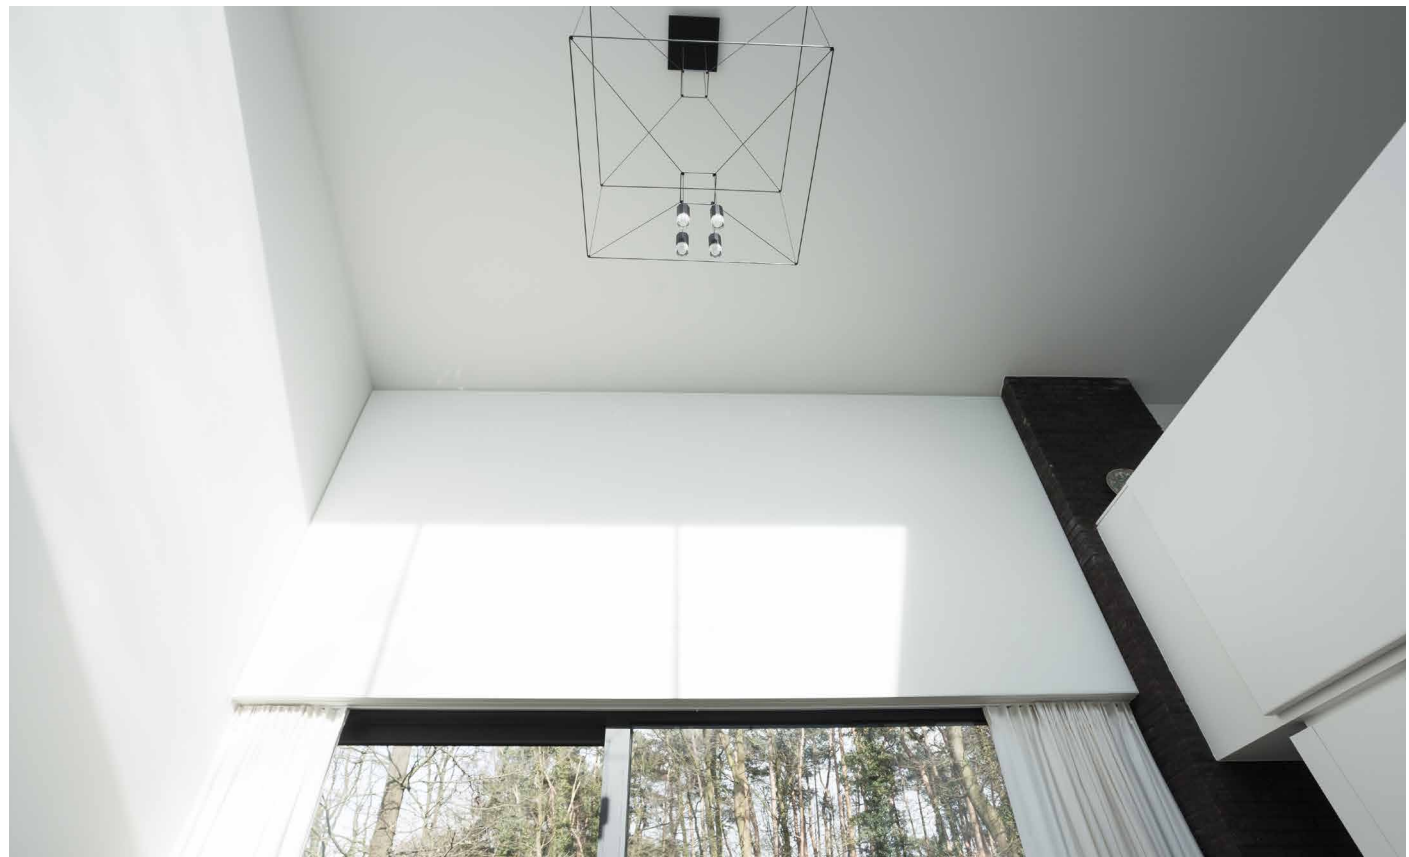

COUSTwall

- volledig ter plaatse gemaakte naadloze wand
- wordt gemonteerd met uitsparingen voor o.a. ramen en deuren of doorvoeren voor elektriciteit en TV's
- aluminium frame in poederlak, dikte 57 mm, met een alfa-waarde van 1 vanaf 300 Hz
- andere kenmerken zie p. 5