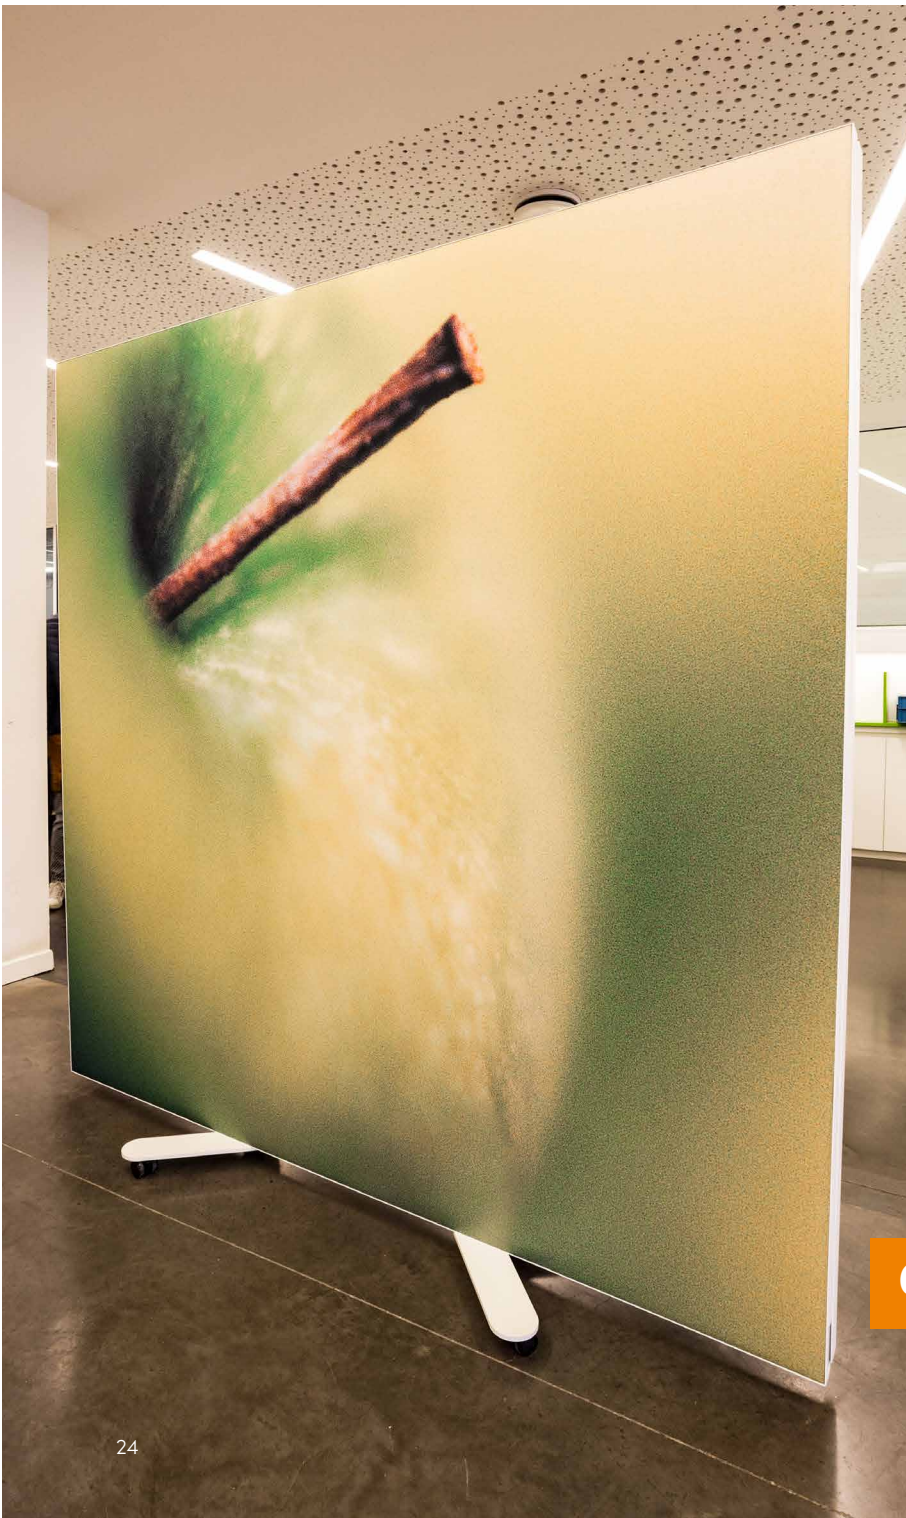

COUST(desk)screen

- dubbelzijdig absorberend scherm, hierdoor verdubbelt de absorptie per m²
- aluminium frame in poederlak van 90 mm met dubbele vulling (2 x 40 mm) en met extra interne geluidstopper
- elke zijde heeft een alfa-waarde van 1 vanaf 300 Hz

6 à 10 dB geluidsreductie